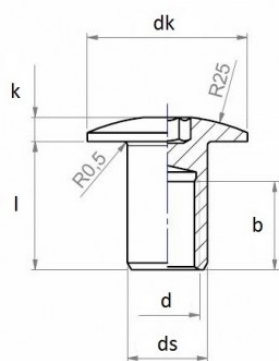

PRODUCT SHEET

Description:

Steel Head D-595,5mm Hex,M8,Head $\varnothing 20 \times 3$ mm,Shaft $\varnothing 10 \times 16$ mm,BPL

Item number:

12.09.930-0

Units	Box	Carton	HS Code	Barcode
Pcs.	1	1000	7318190090	
				5704866026192